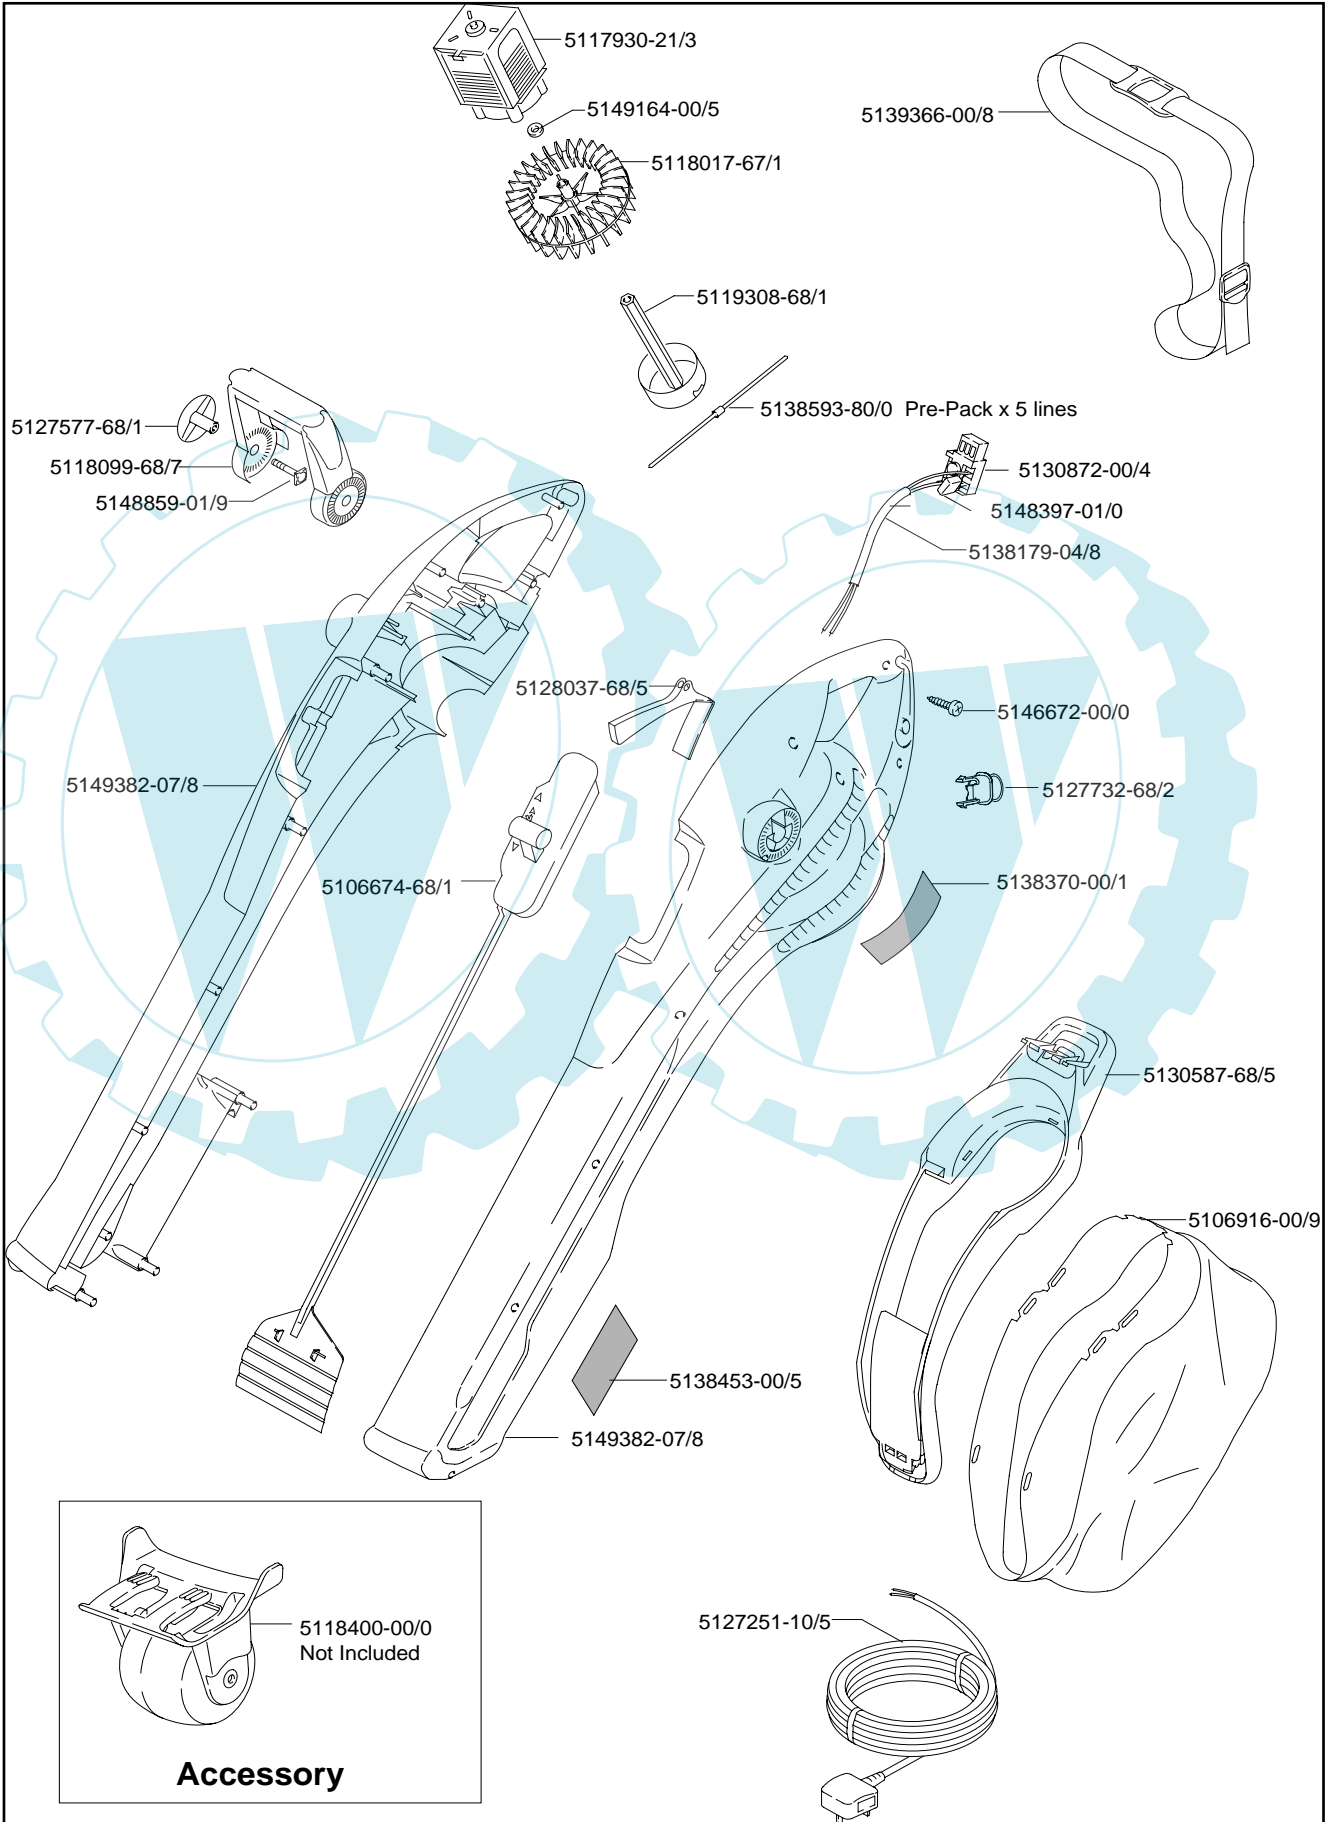

	PARTS	11E
	2002	P0201010
ILLUSTRATED PARTS LIST		

MODEL Garden Vacuum 750 Plus

9648618-26
GB.EI

Accessory